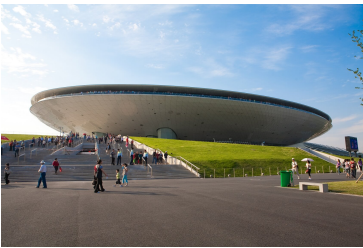

Related projects

Mercedes-Benz Arena