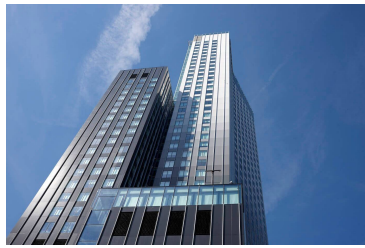

Metal Sandwich Panel - Honeycomb

<https://www.euramaxlab.com/paneel-types/facade-panels/metal-sandwich-panel>

Available color ranges

Honeycomb core Metal Sandwich Panels are a high end solution in the facade market with product features such as extreme flatness, outstanding durability, large size possibilities and superior flatness.

Max. Width: 1.500mm

Max. Length: 6.000mm

Related projects

Maastower